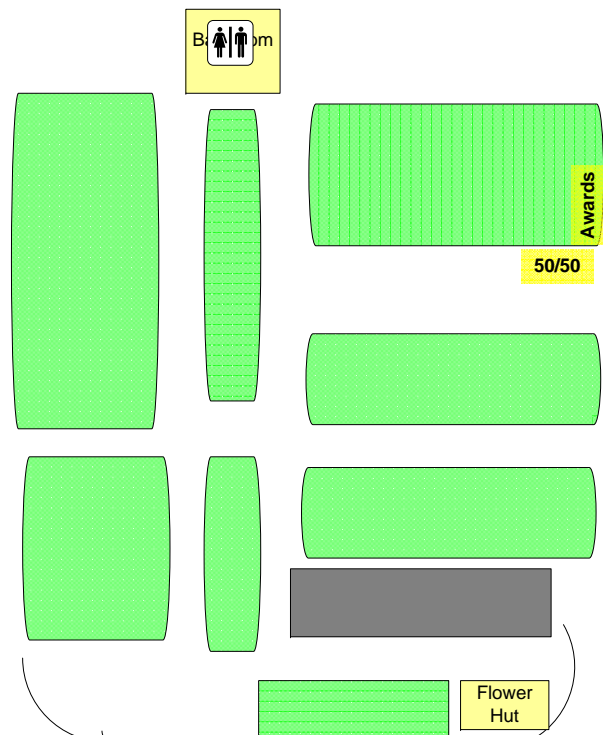

Parking

4H STAGE 6

1 STAGE 4 & 5

Irish Language Celtic Art Trad. Music Ceili STAGE

50/50

2 Vendors

STAGE 1 2 3 Richards Building Marks/Results & Trophies

Pavilion Picnic Tables Water Mass & ShowBands Music Stage

3 Vendors

Farm Fun STAGE 7

Vendor Information 50/50 Vendor GM

Gate # 1

Band, Vendor, Volunteer Parking only

Gate # 2

General Admission

MAIN ENTRANCE

Handicap Parking

Bagpipe Band Tent Picnic Area

Band's, Vendor's, Volunteers ENTRANCE ONLY

Band's, Vendor's, Volunteer's Only