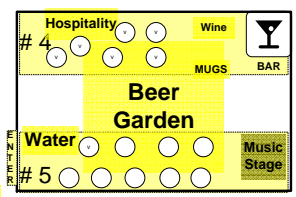

Parking

4H STAGE 6

1 STAGE 4 & 5

Irish Language Celtic Art Trad. Music Ceili STAGE

50/50

2 Vendors

STAGE 1 2 3 Richards Building Marks/Results & Trophies

Pavilion Picnic Tables Water Mass & ShowBands Music Stage

3 Vendors

Farm Fun STAGE 7

Vendor Information 50/50 Vendor GM

Gate # 1

Band, Vendor, Volunteer Parking only

Gate # 2

General Admission

MAIN ENTRANCE

Handicap Parking

Bagpipe Band Tent Picnic Area

Band's, Vendor's, Volunteers ENTRANCE ONLY

Band's, Vendor's, Volunteer's Only